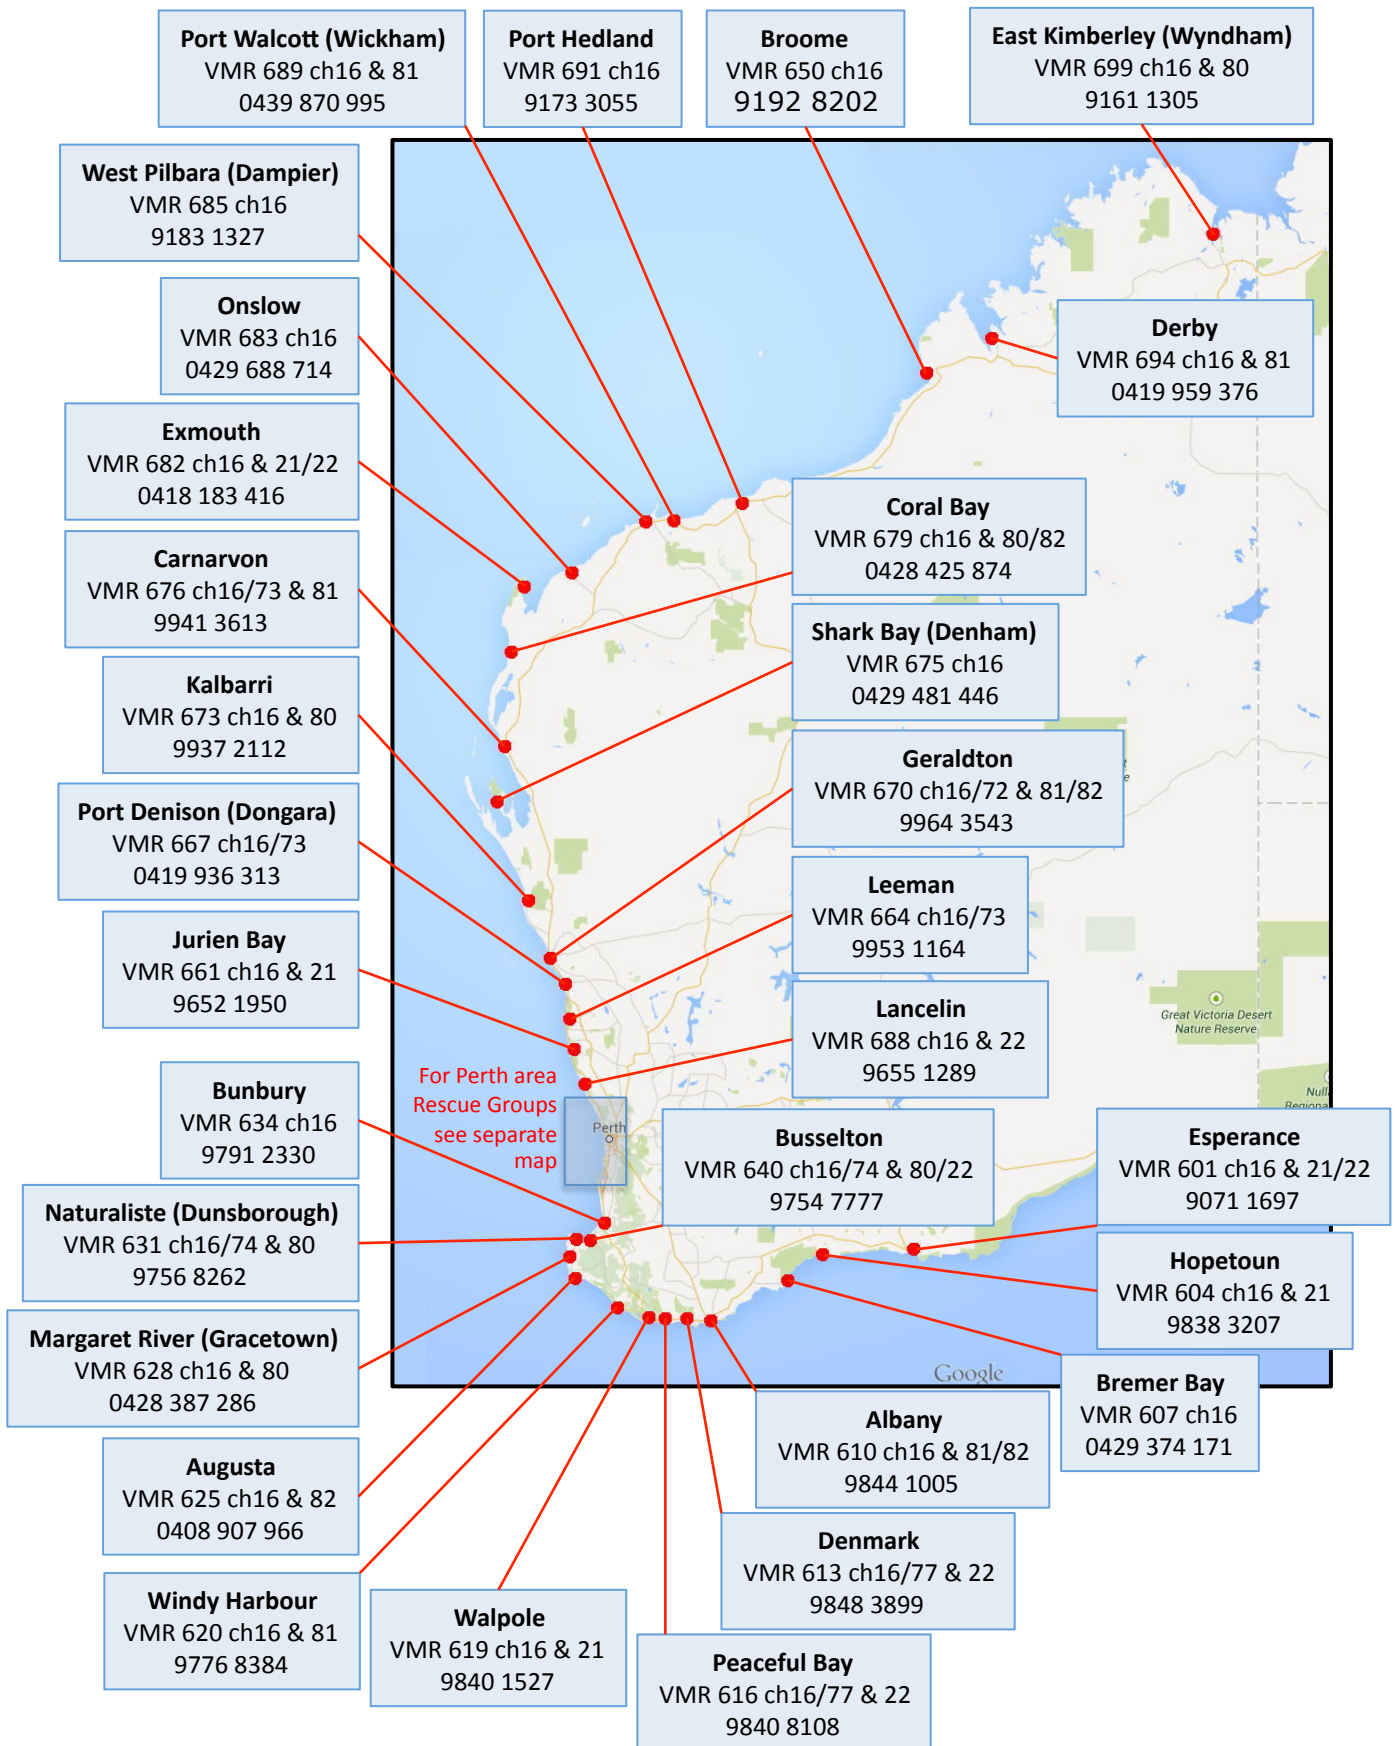

Non-metropolitan Volunteer Marine Rescue Groups in WA

For each Group, the VHF radio Call Sign is given, followed by the operating channel(s) & repeater(s).

The locations of repeater stations are listed in a DoT publication below:

http://www.transport.wa.gov.au/mediaFiles/marine/MAC_P_marine_radios.pdf